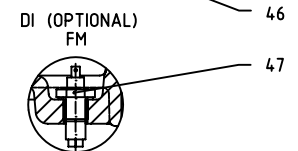

DI (OPTIONAL)
FM

SULZER

SPARE PARTS LIST / ERSATZTEILLISTE
LISTE DE PIÉCES DE RECHANGE
AS0631 S30/2

AN-S 12.135 -00