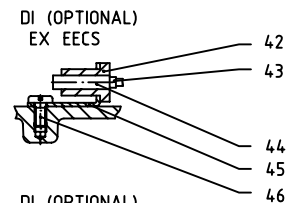

DI (OPTIONAL)
EX EECS