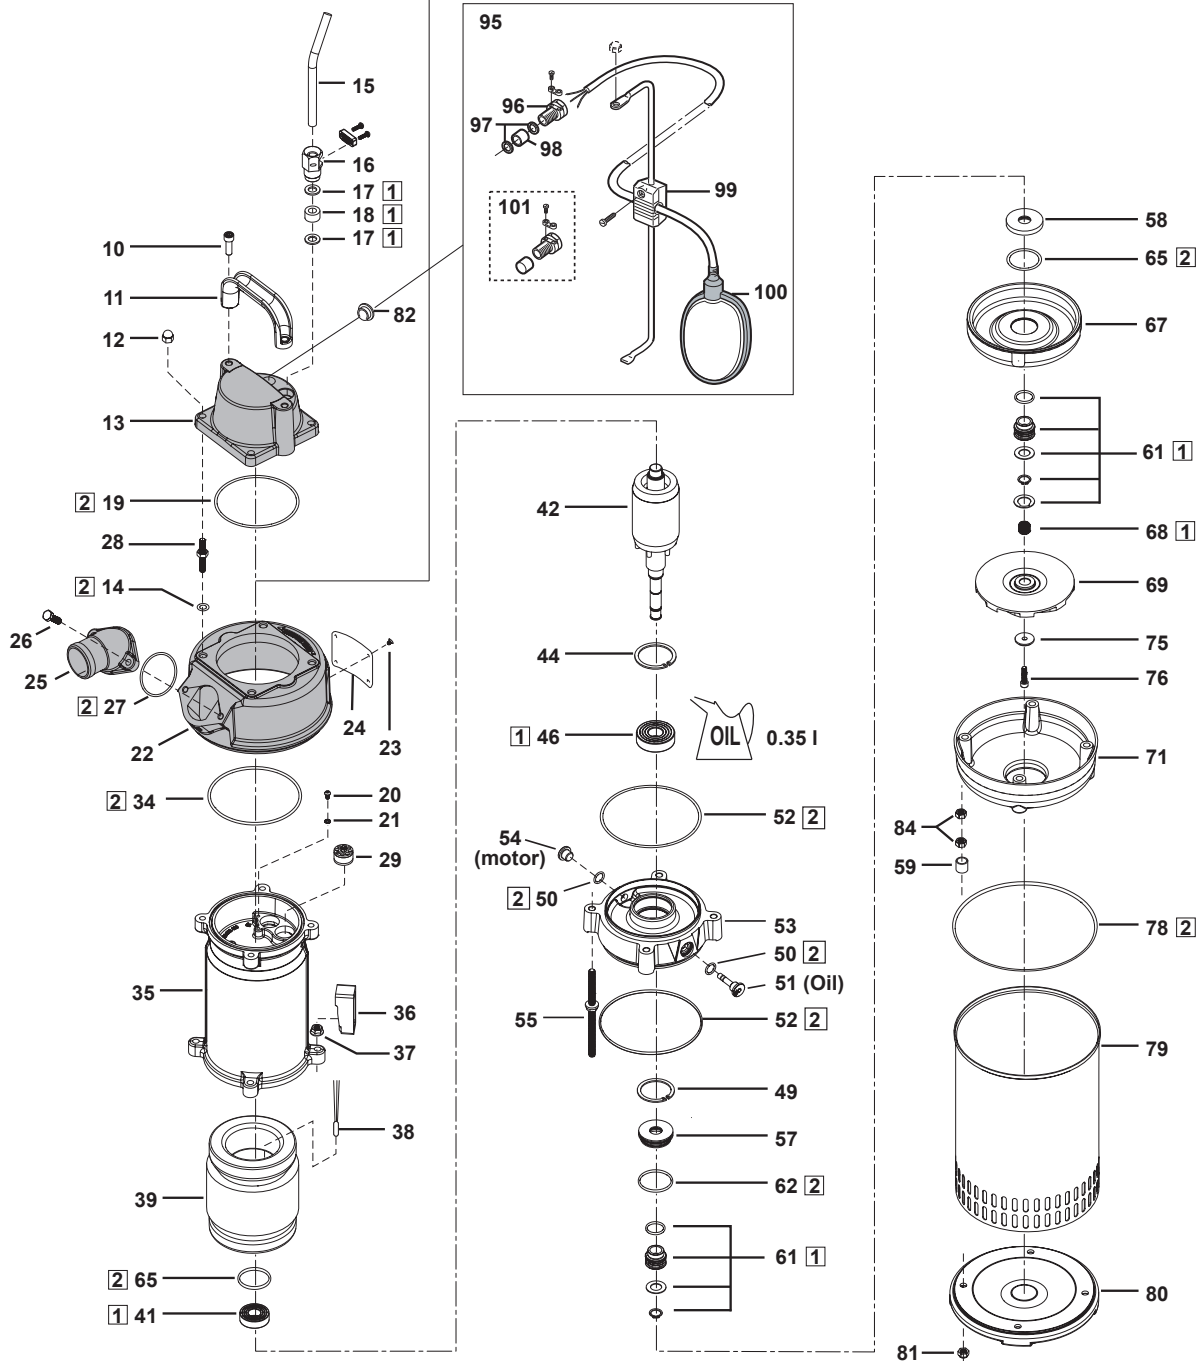

Repair kit P/N 00830940

J 12 W/D WKS/DKS 50/60Hz