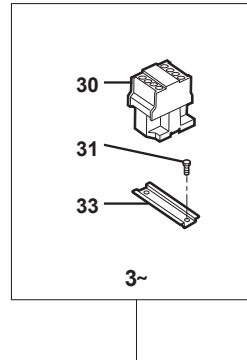

Repair kit P/N 00830940

J 12 W/D WKS/DKS 50/60Hz