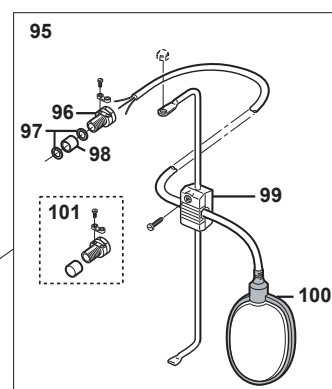

Repair kit P/N 00830940

J 15 W/D WKS/DKS 50/60Hz