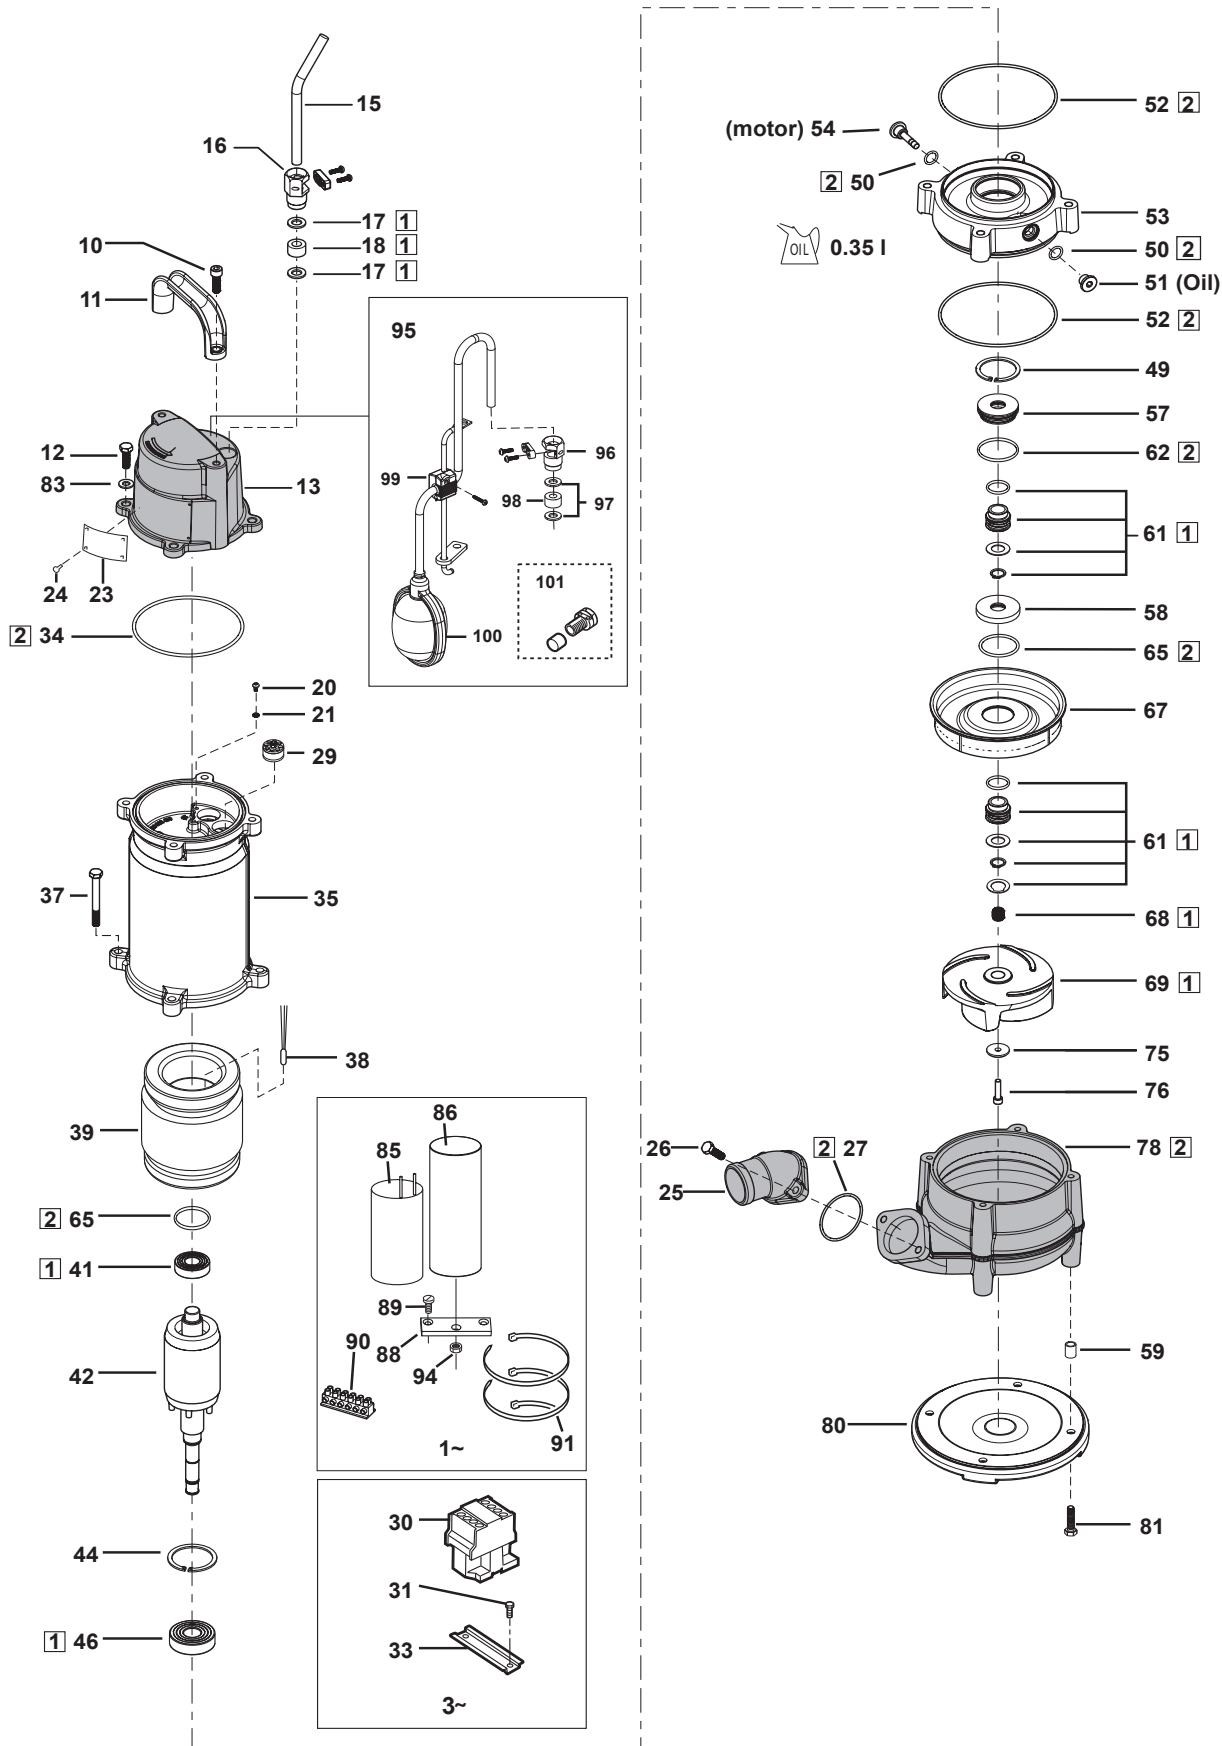

Repair kit P/N 00830940

JS 12 W/D WKS/DKS 50/60Hz