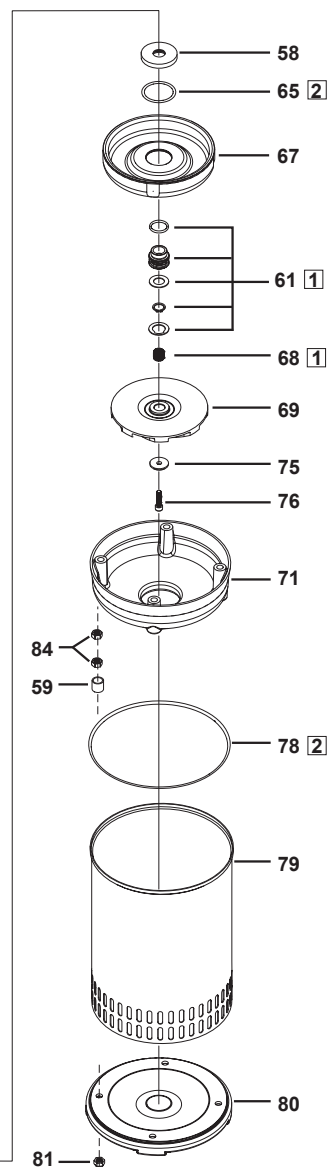

Repair kit P/N 00830940

J 15 W/D WKS/DKS 50/60Hz