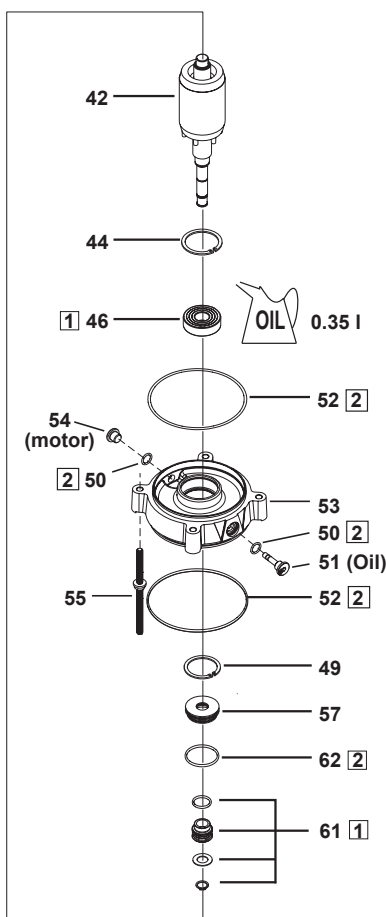

Repair kit P/N 00830940

J 15 W/D WKS/DKS 50/60Hz