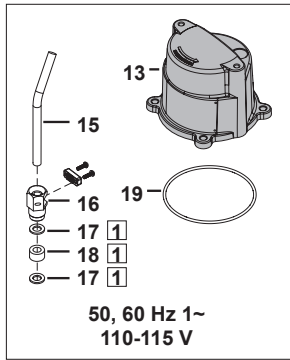

Repair kit P/N 00830940

J 12 W/D WKS/DKS 50/60Hz