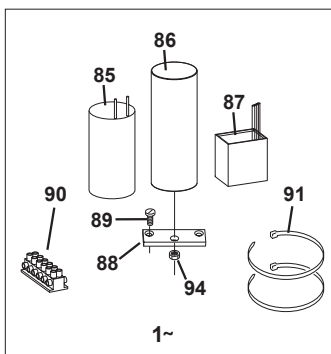

Repair kit P/N 00830940

J 15 W/D WKS/DKS 50/60Hz