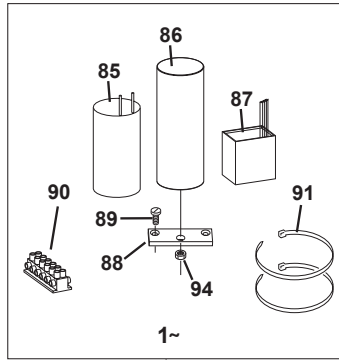

Repair kit P/N 00830940

J 12 W/D WKS/DKS 50/60Hz