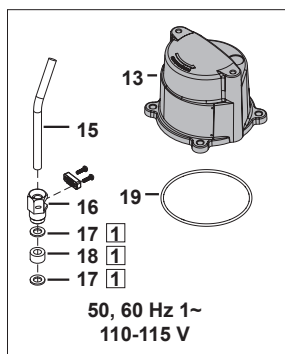

Repair kit P/N 00830940

J 15 W/D WKS/DKS 50/60Hz