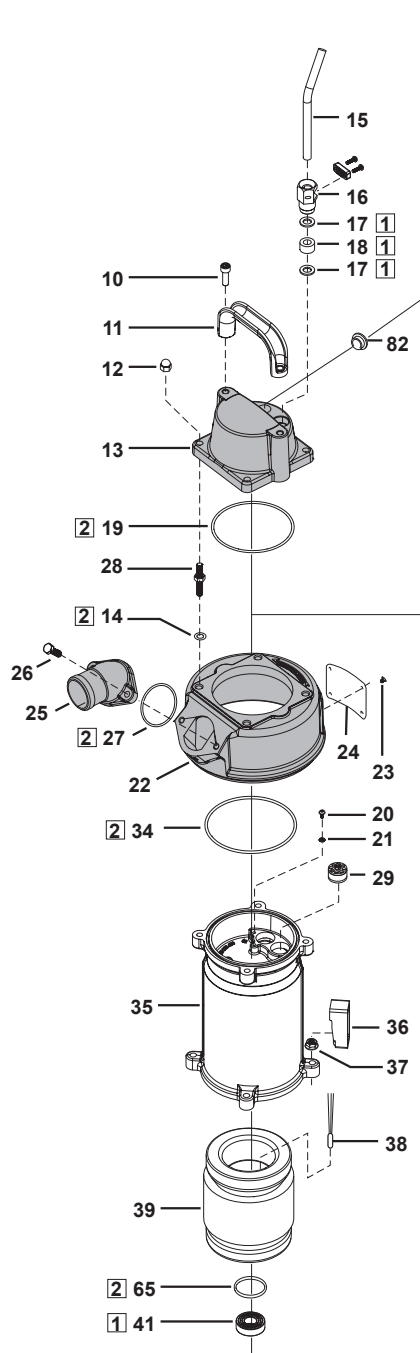

Repair kit P/N 00830940

J 15 W/D WKS/DKS 50/60Hz