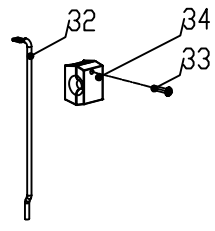

OIL FILL

KS OPTION

VENTING