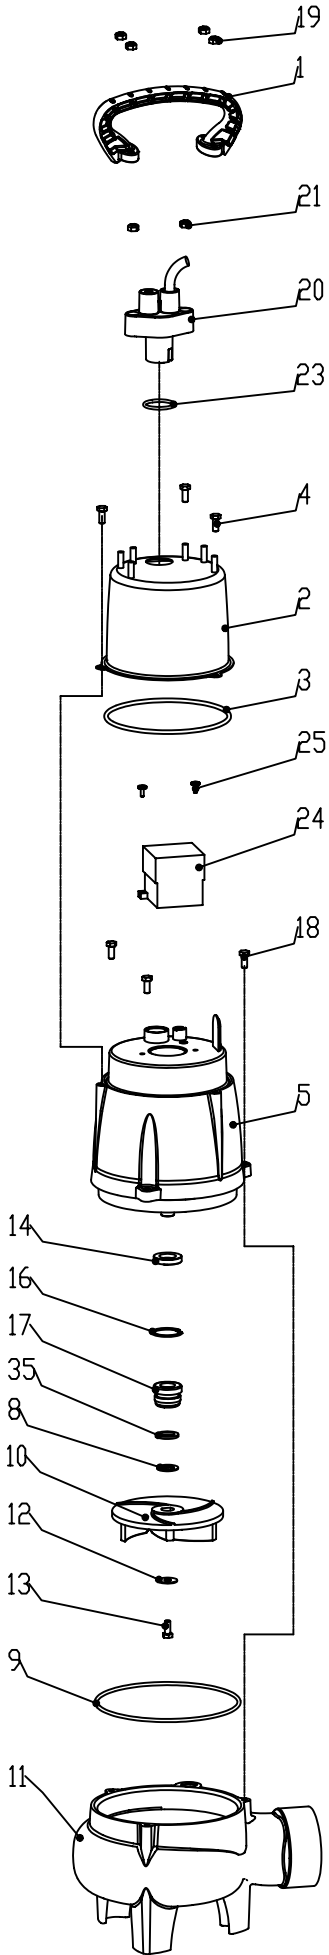

OIL FILL

KS OPTION

VENTING