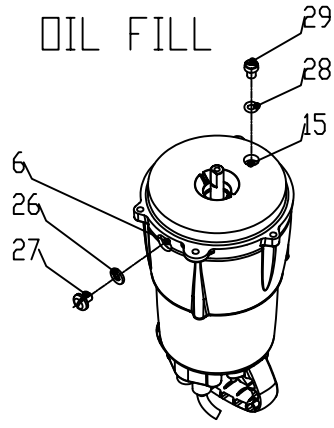

OIL FILL

KS OPTION

VENTING