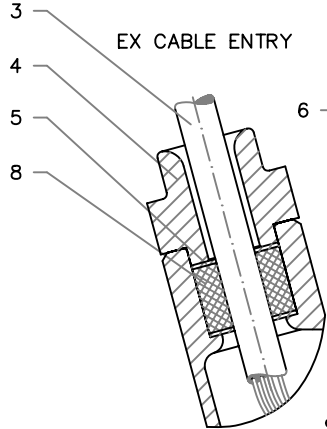

DI (OPTIONAL)
Std. Euro/USA

2nd Mech. seal

DI (OPTIONAL)
EX EECS

DI (OPTIONAL)
FM

OIL SCREW

EARTH CONNECTION