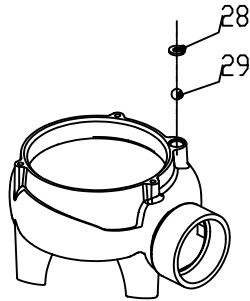

OIL FILL

KS OPTION

VENTING

VO VERSION