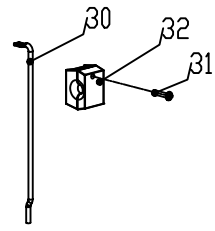

OIL FILL

KS OPTION

VENTING

VO VERSION