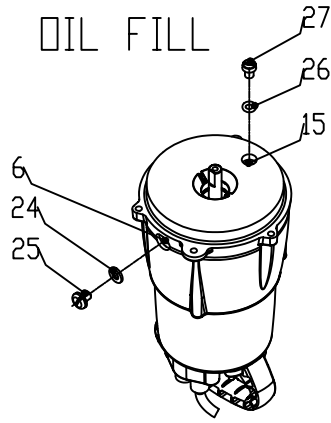

OIL FILL

KS OPTION

VENTING

VO VERSION